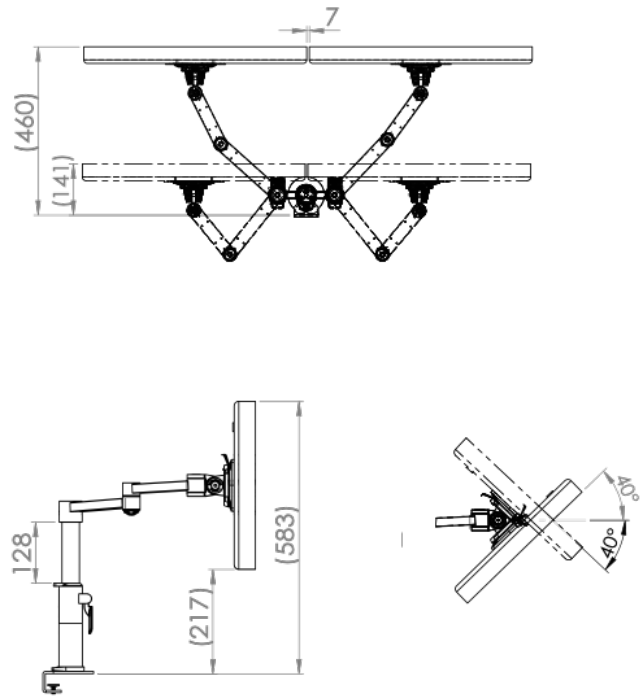

XSTREAM dual screen solution – 2 x dual beam arms

Product Specification

Product code	XSTREAM2COMB02W - white
Weight capacity	10kg per arm
Max screen size	30" (2 x 30")
Max forward extension	Dependent on screen size
VESA	75mm & 100mm VESA compliant
Movement	Height adjustment, tilt, swivel, rotation and reach
Height adjustment	Max height adjustment 420mm from desk top
Fixings	Supplied with baby-c and through-desk as standard

Additional Information

Dual beam arm with manual height adjustment

Additional +/- 70mm available with ratchet mechanism

Lockable quick release VESA function

Compact – folds back into a space of 40mm

Silver – XSTREAM2COMB02S - RAL code 9006

White – XSTREAM2COMB02W - RAL code 9010

Black – XSTREAM2COMB02B - RAL code 9005

Ergo
01235 773373
www.ergold.co.uk
sales@ergold.co.uk

XSTREAM dual screen solution – Line Drawings

27" Screen Example

a. Having a partition/obstacle behind the monitor arm

b. no partition/obstacle behind the monitor arm

30" Screen Example

a. Having a partition/obstacle behind the monitor arm

b. no partition/obstacle behind the monitor arm