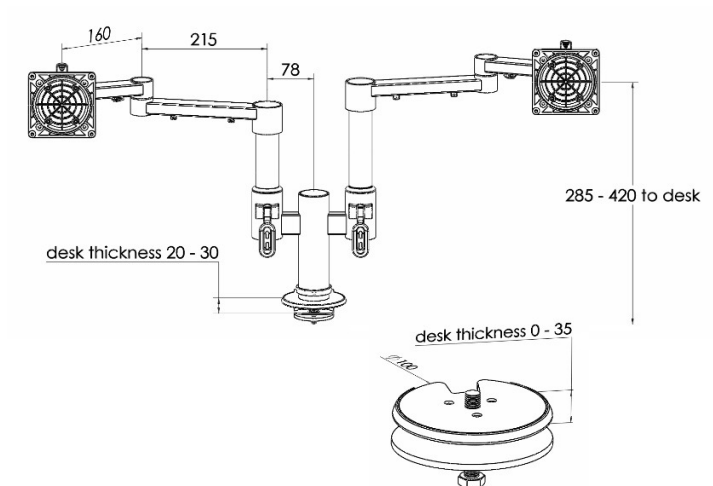

XSTREAM dual screen solution – 2 x dual beam arms

Product Specification

Product code	XSTREAM2COMB02W - white
Weight capacity	10kg per arm
Max screen size	30" (2 x 30")
Max forward extension	Dependent on screen size
VESA	75mm & 100mm VESA compliant
Movement	Height adjustment, tilt, swivel, rotation and reach
Height adjustment	Max height adjustment 420mm from desk top
Fixings	Supplied with baby-c and through-desk as standard

Additional Information

Dual beam arm with manual height adjustment

Additional +/- 70mm available with ratchet mechanism

Lockable quick release VESA function

Compact – folds back into a space of 40mm

Silver – XSTREAM2COMB02S - RAL code 9006

White – XSTREAM2COMB02W - RAL code 9010

Black – XSTREAM2COMB02B - RAL code 9005

Ergo
01235 773373
www.ergold.co.uk
sales@ergold.co.uk

XSTREAM dual screen solution – Line Drawings

27" Screen Example

a. Having a partition/obstacle behind the monitor arm