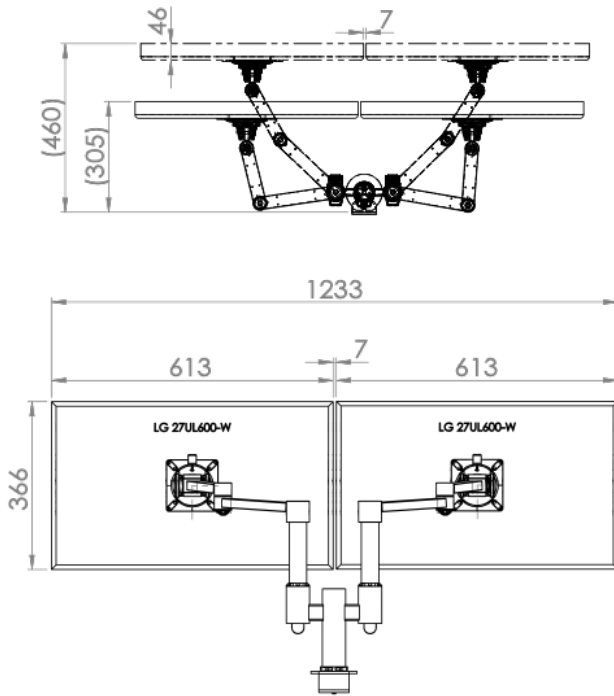

XSTREAM dual screen solution – 2 x dual beam arms

Product Specification

Product code	XSTREAM2COMB02W - white
Weight capacity	10kg per arm
Max screen size	30" (2 x 30")
Max forward extension	Dependent on screen size
VESA	75mm & 100mm VESA compliant
Movement	Height adjustment, tilt, swivel, rotation and reach
Height adjustment	Max height adjustment 420mm from desk top
Fixings	Supplied with baby-c and through-desk as standard

Additional Information

Dual beam arm with manual height adjustment

Additional +/- 70mm available with ratchet mechanism

Lockable quick release VESA function

Compact – folds back into a space of 40mm

Silver – XSTREAM2COMB02S - RAL code 9006

White – XSTREAM2COMB02W - RAL code 9010

Black – XSTREAM2COMB02B - RAL code 9005

Ergo
01235 773373
www.ergold.co.uk
sales@ergold.co.uk

XSTREAM dual screen solution – Line Drawings

27" Screen Example

a. Having a partition/obstacle behind the monitor arm

b. no partition/obstacle behind the monitor arm

30" Screen Example

a. Having a partition/obstacle behind the monitor arm

b. no partition/obstacle behind the monitor arm