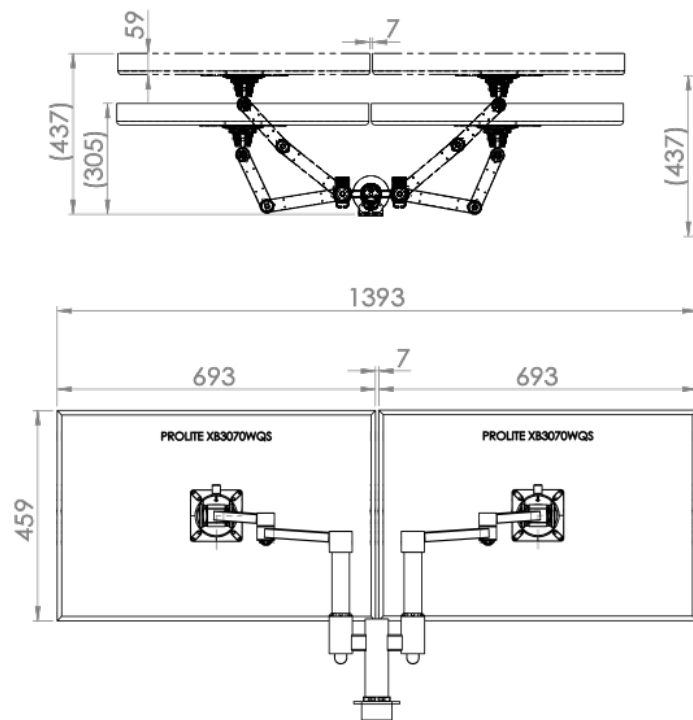

XSTREAM dual screen solution – 2 x dual beam arms

Product Specification

Product code	XSTREAM2COMB02W - white
Weight capacity	10kg per arm
Max screen size	30" (2 x 30")
Max forward extension	Dependent on screen size
VESA	75mm & 100mm VESA compliant
Movement	Height adjustment, tilt, swivel, rotation and reach
Height adjustment	Max height adjustment 420mm from desk top
Fixings	Supplied with baby-c and through-desk as standard

Additional Information

Dual beam arm with manual height adjustment

Additional +/- 70mm available with ratchet mechanism

Lockable quick release VESA function

Compact – folds back into a space of 40mm

Silver – XSTREAM2COMB02S - RAL code 9006

White – XSTREAM2COMB02W - RAL code 9010

Black – XSTREAM2COMB02B - RAL code 9005

Ergo
01235 773373
www.ergold.co.uk
sales@ergold.co.uk

XSTREAM dual screen solution – Line Drawings

27" Screen Example

a. Having a partition/obstacle behind the monitor arm

b. no partition/obstacle behind the monitor arm

30" Screen Example

a. Having a partition/obstacle behind the monitor arm

b. no partition/obstacle behind the monitor arm